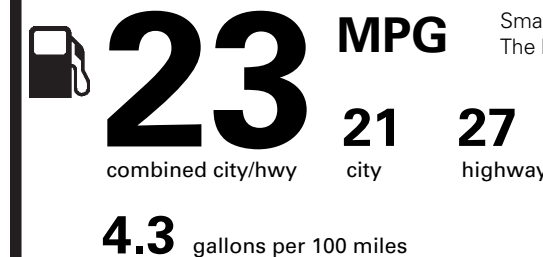

PRICE INFORMATION

BASE PRICE	\$28,000.00
TOTAL OPTIONS/OTHER	1,540.00
TOTAL VEHICLE & OPTIONS/OTHER	29,540.00
DESTINATION & DELIVERY	995.00

EPA DOT Fuel Economy and Environment

Gasoline Vehicle

Fuel Economy